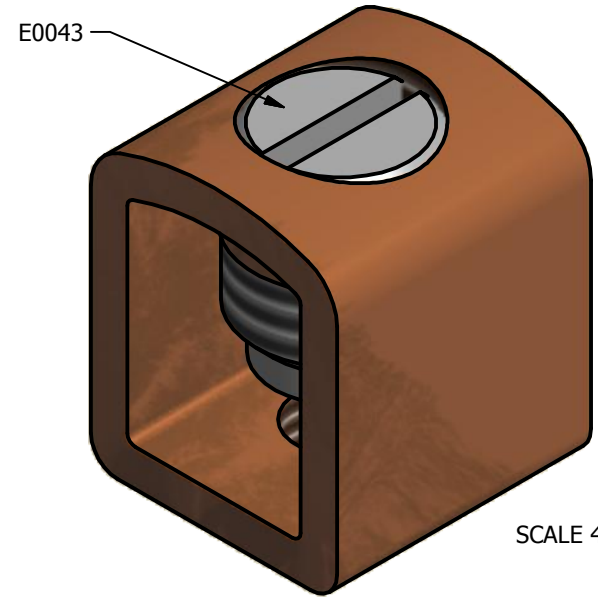

SCREW: E0043	MATERIAL: COPPER	REV: K	ILSCO connections matter	
CAT. NO.: C04RP	PLATING: BRIGHT DIP	DRAWN BY: CLH	SCALE: 4:1	800-776-9775 www.ilsco.com
INFORMATION SHEET: FORM 1	MARKING: ILSCO, D22, C04RP, 14-4, 	DATE: 5/16/2008	SIZE: A	DWG. NO. D0022-00
				SHEET: 1 OF 1

SCALE 4 : 1