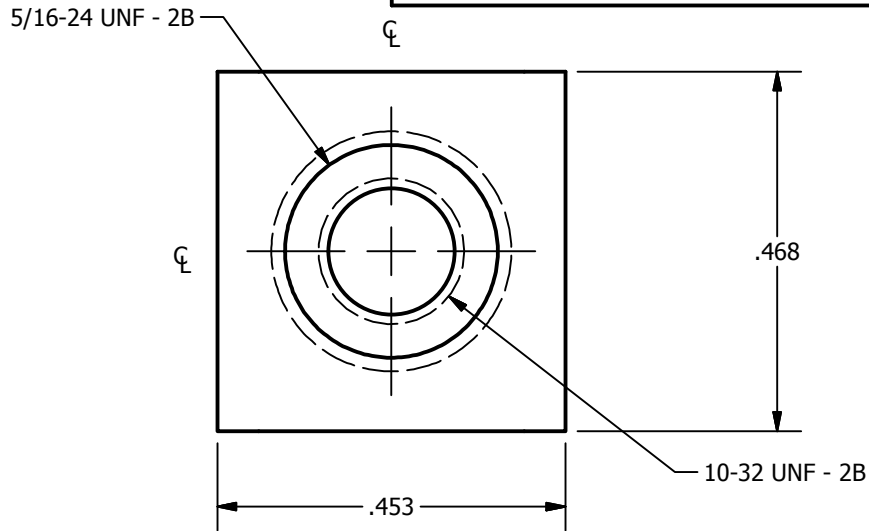

SCREW: E0043	MATERIAL: COPPER	REV: K	ILSCO connections matter	
CAT. NO.: C04RP	PLATING: BRIGHT DIP	DRAWN BY: CLH	SCALE: 4:1	800-776-9775 www.ilsco.com
INFORMATION SHEET: FORM 1	MARKING: ILSCO, D22, C04RP, 14-4, 	DATE: 5/16/2008	SIZE: A	DWG. NO. D0022-00
				SHEET: 1 OF 1

SCALE 4 : 1