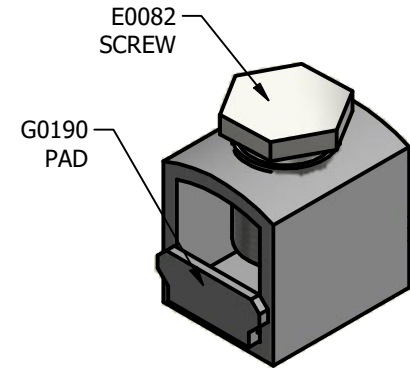

SCREW: E0082	MATERIAL: COPPER	REV: M	 800-776-9775 www.ilsco.com
CAT. NO.: D-2740	PLATING: EL-TIN	DRAWN BY: JG SCALE: 1:1	
INFORMATION SHEET: FORM 1	MARKING: ILSCO, D2740, 2-4/0 CU,  	DATE: 09/02/08 SIZE: A	
		DWG. NO.	D2740
		SHEET: 1 OF 1	

SCALE 1 : 1