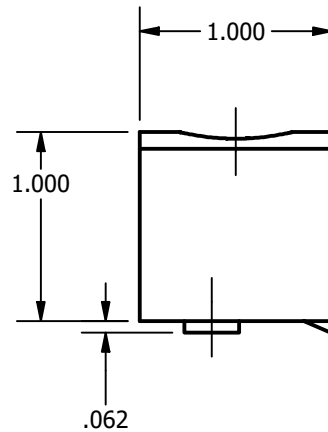

SCREW: E0082	MATERIAL: COPPER	REV: M	 800-776-9775 www.ilsco.com
CAT. NO.: D-2740	PLATING: EL-TIN	DRAWN BY: JG SCALE: 1:1	
INFORMATION SHEET: FORM 1	MARKING: ILSCO, D2740, 2-4/0 CU,  	DATE: 09/02/08 SIZE: A	
		DWG. NO.	D2740
		SHEET: 1 OF 1	

SCALE 1 : 1