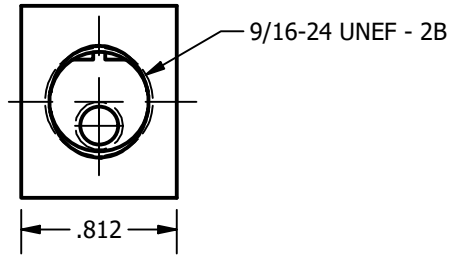

SCREW: E0082	MATERIAL: COPPER	REV: M	 800-776-9775 www.ilsco.com
CAT. NO.: D-2740	PLATING: EL-TIN	DRAWN BY: JG SCALE: 1:1	
INFORMATION SHEET: FORM 1	MARKING: ILSCO, D2740, 2-4/0 CU,  	DATE: 09/02/08 SIZE: A	
		DWG. NO.	D2740
		SHEET: 1 OF 1	

SCALE 1 : 1