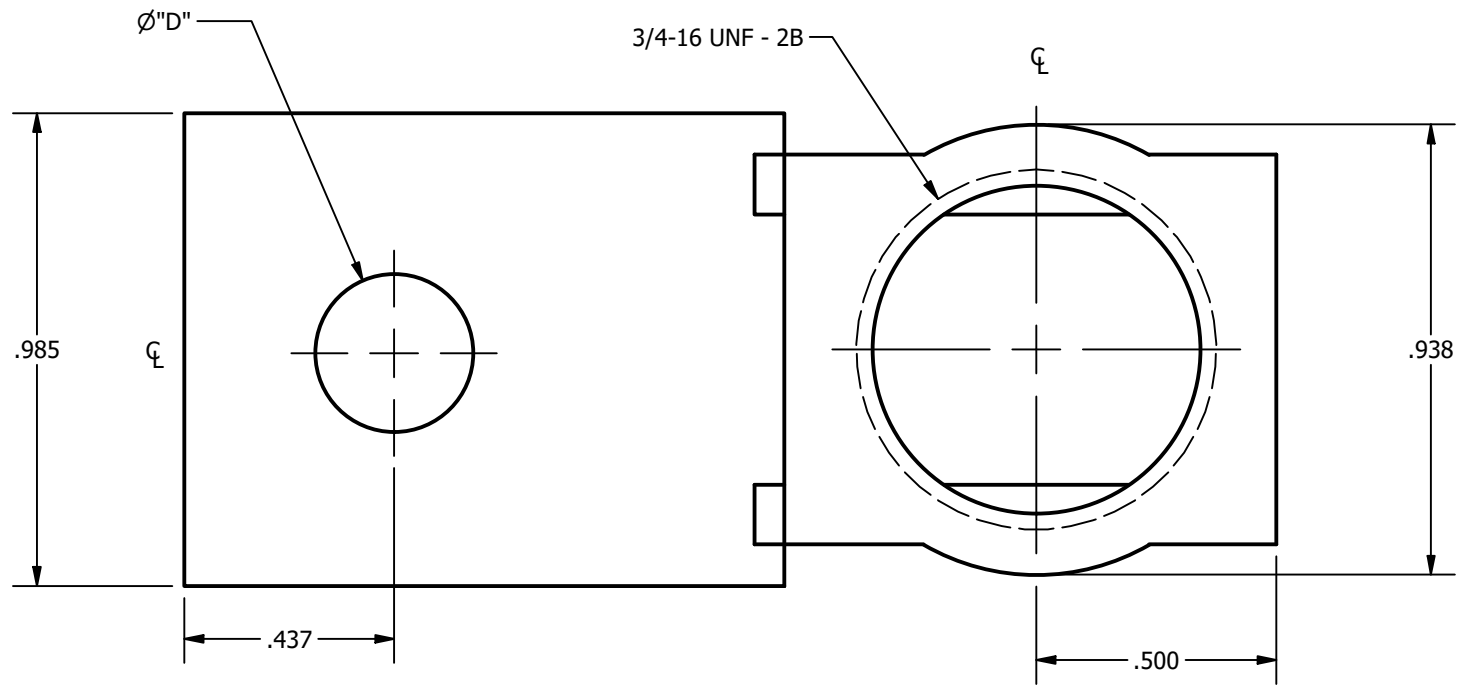

SCREW: SEE CHART	MATERIAL: COPPER	REV: V	 800-776-9775 www.ilSCO.com
CAT. NO.: SEE CHART	PLATING: SEE CHART	DRAWN BY: CLH SCALE: 2.5	
INFORMATION SHEET: FORM 1	MARKING: ILSCO, LO-250, 6-250MCM,  	DATE: 11/8/2007 SIZE: B	
			DWG NO: D3473
			SHEET: 1 OF 1

CAT #	END PART	PLATING	"D"
LO-250	-	BRIGHT DIP	.328
-	D3473A01T	TIN PLATE	.328
-	D3473A00T	TIN PLATE	.328
-	D3473A00B	BRIGHT DIP	.328
-	D3473A86B	BRIGHT DIP	.406