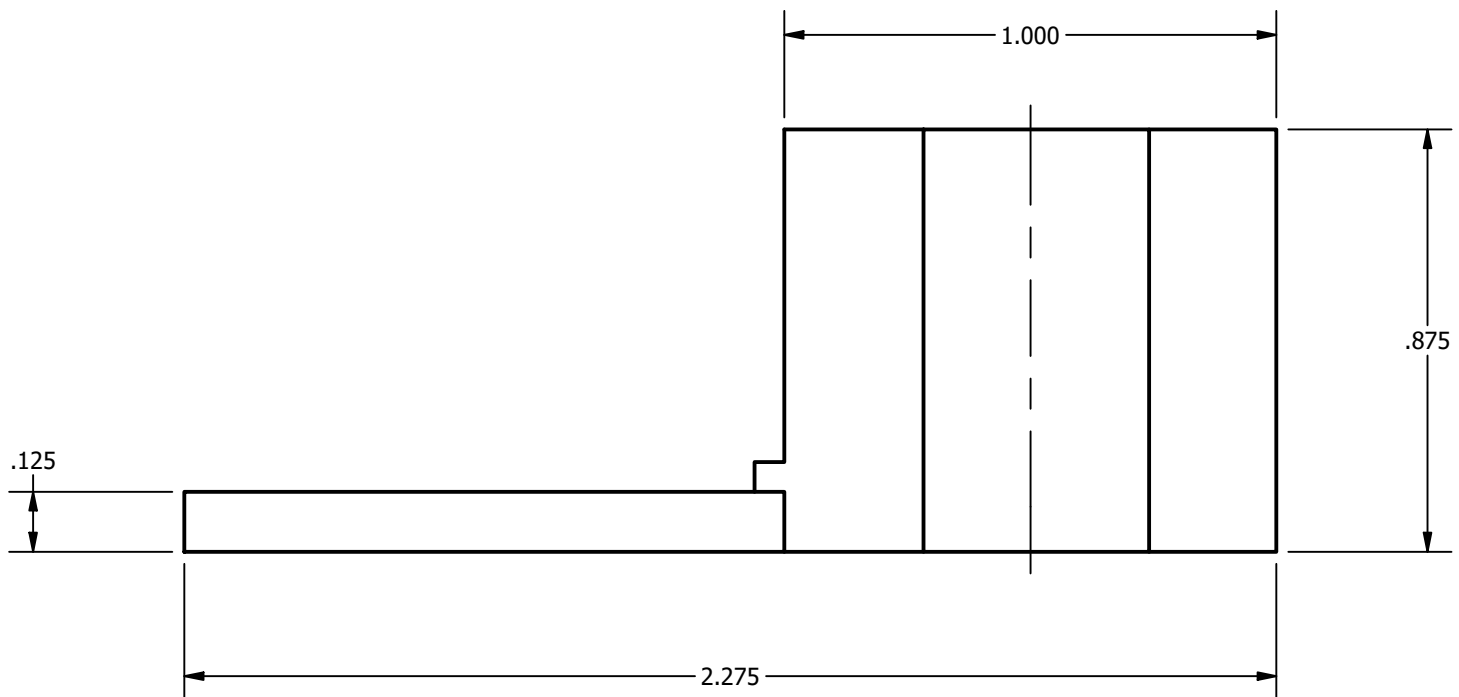

SCREW: SEE CHART	MATERIAL: COPPER	REV: V	 800-776-9775 www.ilSCO.com
CAT. NO.: SEE CHART	PLATING: SEE CHART	DRAWN BY: CLH SCALE: 2.5	
INFORMATION SHEET: FORM 1	MARKING: ILSCO, LO-250, 6-250MCM,  	DATE: 11/8/2007 SIZE: B	
			DWG NO: D3473
			SHEET: 1 OF 1

CAT #	END PART	PLATING	"D"
LO-250	-	BRIGHT DIP	.328
-	D3473A01T	TIN PLATE	.328
-	D3473A00T	TIN PLATE	.328
-	D3473A00B	BRIGHT DIP	.328
-	D3473A86B	BRIGHT DIP	.406