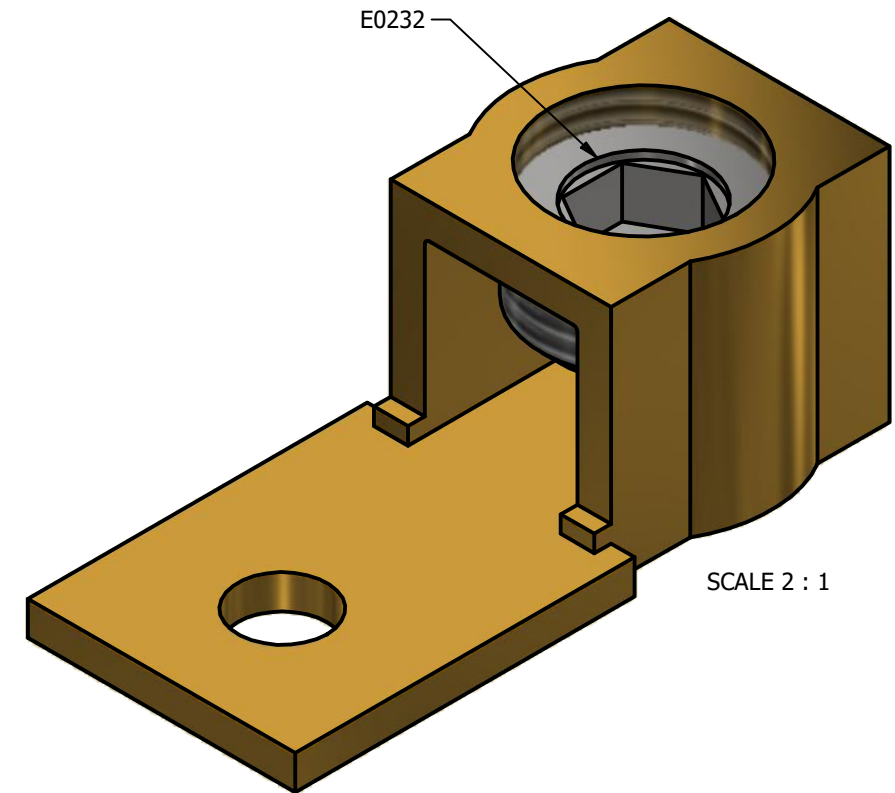

SCREW: SEE CHART	MATERIAL: COPPER	REV: V	 800-776-9775 www.ilSCO.com
CAT. NO.: SEE CHART	PLATING: SEE CHART	DRAWN BY: CLH SCALE: 2.5	
INFORMATION SHEET: FORM 1	MARKING: ILSCO, LO-250, 6-250MCM,  	DATE: 11/8/2007 SIZE: B	
			DWG NO: D3473
			SHEET: 1 OF 1

CAT #	END PART	PLATING	"D"
LO-250	-	BRIGHT DIP	.328
-	D3473A01T	TIN PLATE	.328
-	D3473A00T	TIN PLATE	.328
-	D3473A00B	BRIGHT DIP	.328
-	D3473A86B	BRIGHT DIP	.406