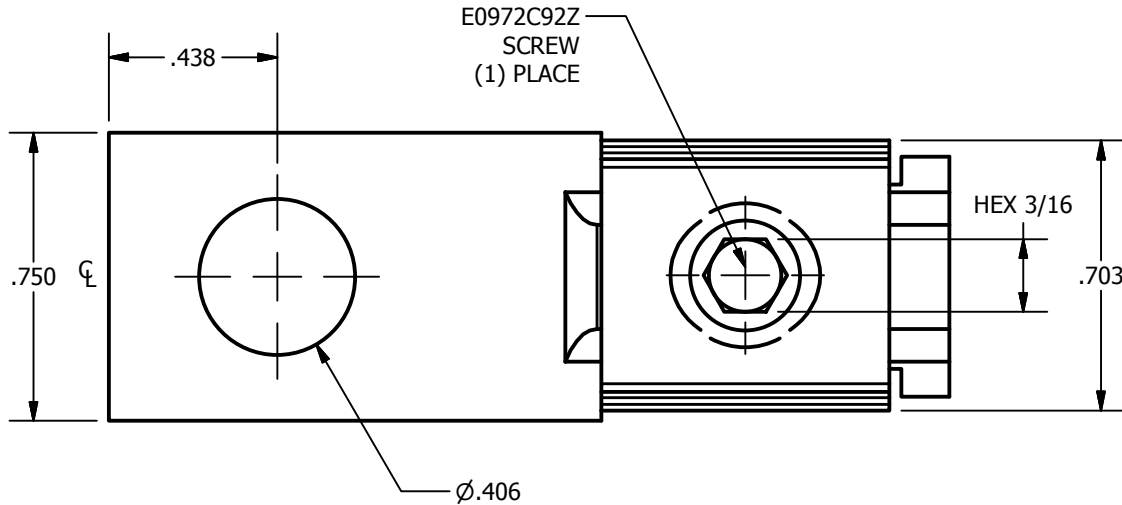

SCREW: E0972C92Z	MATERIAL: NONE	REV: A	 800-776-9775 www.ilsco.com
CAT. NO.: SLS-175 / SLS-175-TN	PLATING: NONE	DRAWN BY: CLH SCALE:3:1	
INFORMATION SHEET: FORM 1	MARKING: TANG: SLS-175  	DATE:1/11/2012 SIZE: A	
CONNECTOR: ILSCO, 4-3/0		DWG. NO. <b>M7626-00</b>	
		SHEET: 1 OF 1	

CATALOG NUMB	CONNECTOR	TANG
SLS-175	D0344C00B	F0367C00B
SLS-175-TN	D0344C00T	F0367C00T